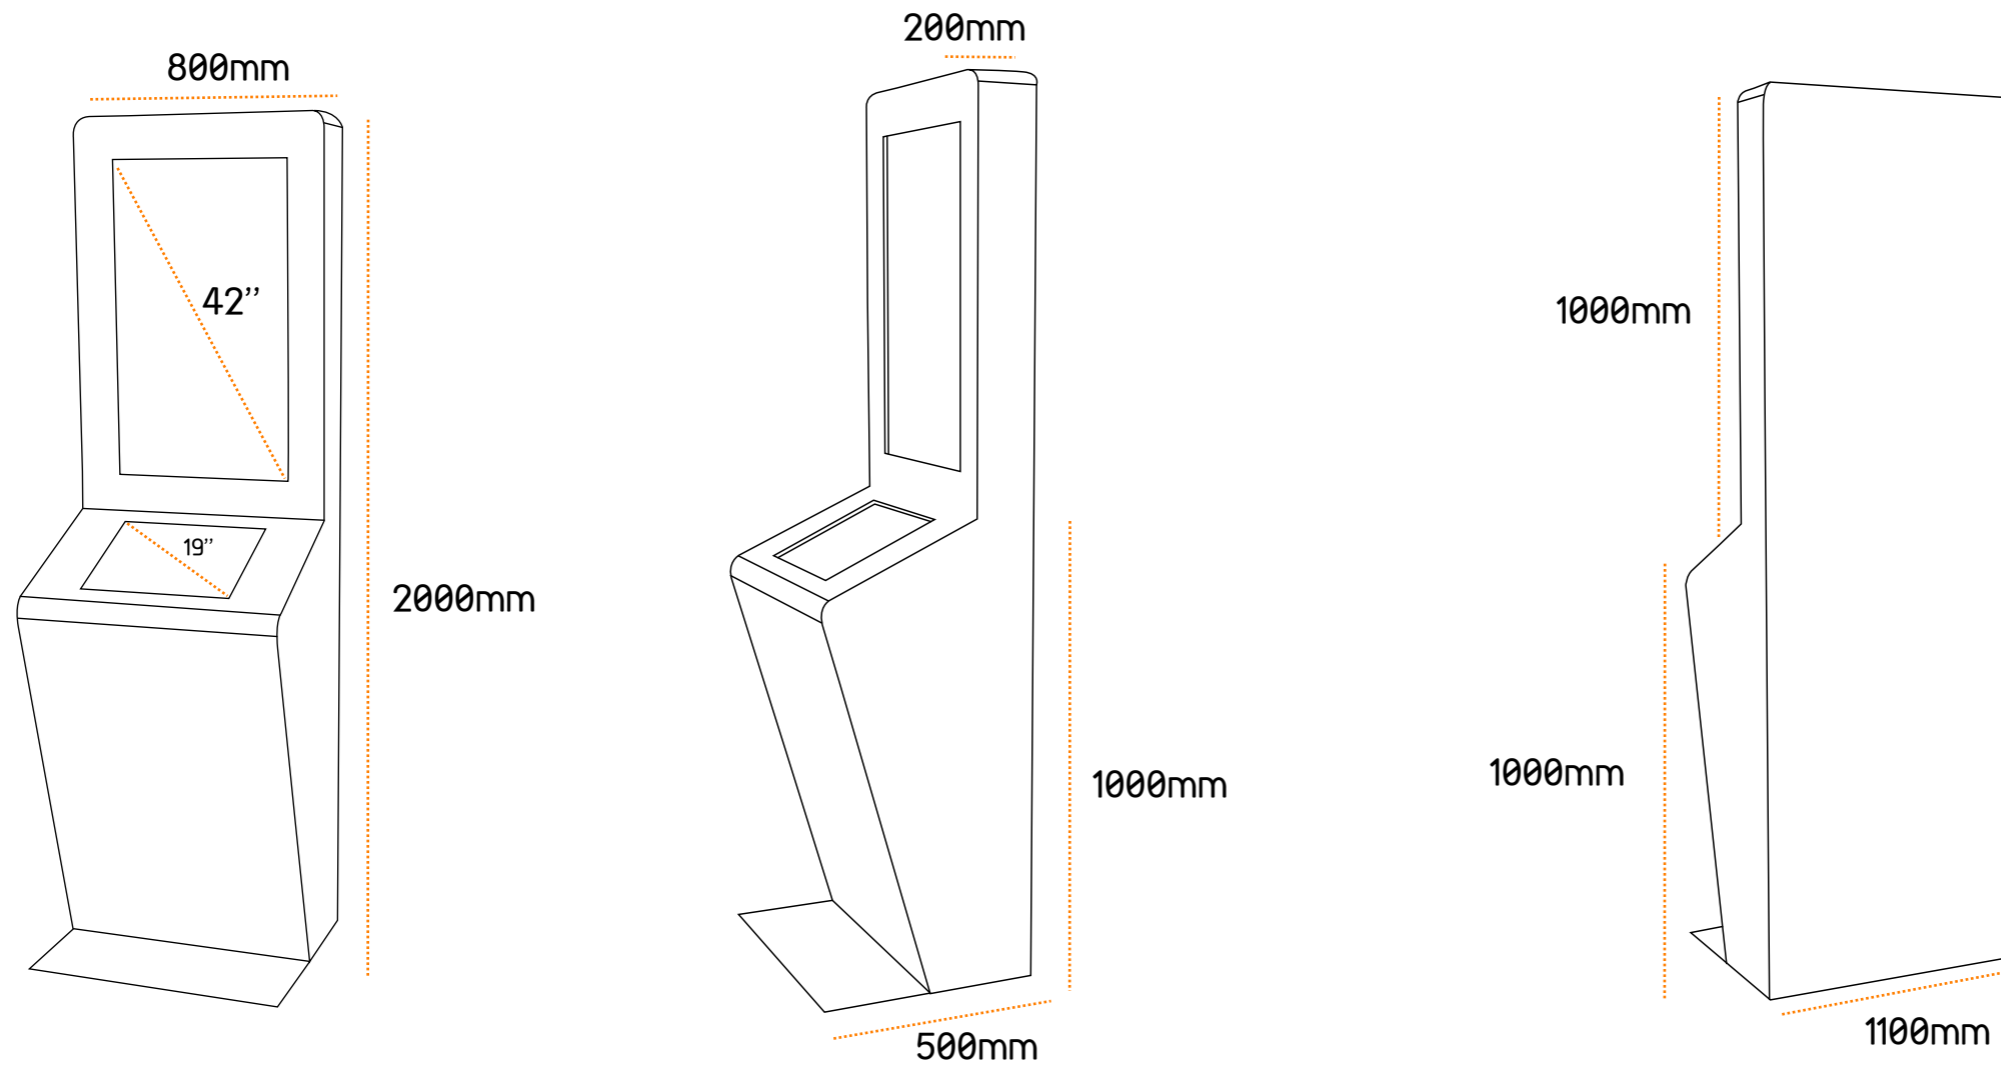

Technical Specifications Impact V Kiosk

Dimensions: H2000 x W1100 x D500
Weight: aprox. 120 Kg.

PATENTED - DESIGN MODEL N°. 2033

ImpactV

Distance comparison and main features

Type

- Indoor / Outdoor

Materials

- Painted Steel
- Stainless Steel

Options

- Large Displays 17" to 103"
- YdSignage Software
- Double Face Displays (Touchscreen or TFT)
- Glass Protection

ImpactV
Distance comparison and main features

ImpactV

Kiosk measures

ImpactV

Technical data

Dimensions:

- Top display 42" (resolution: 1920x 1080 Pixels)
- Low display 19" (resolution: 1024x 768 Pixels)
- H2000 W1100 D500 mm

Weight:

120 kg

Configuration: