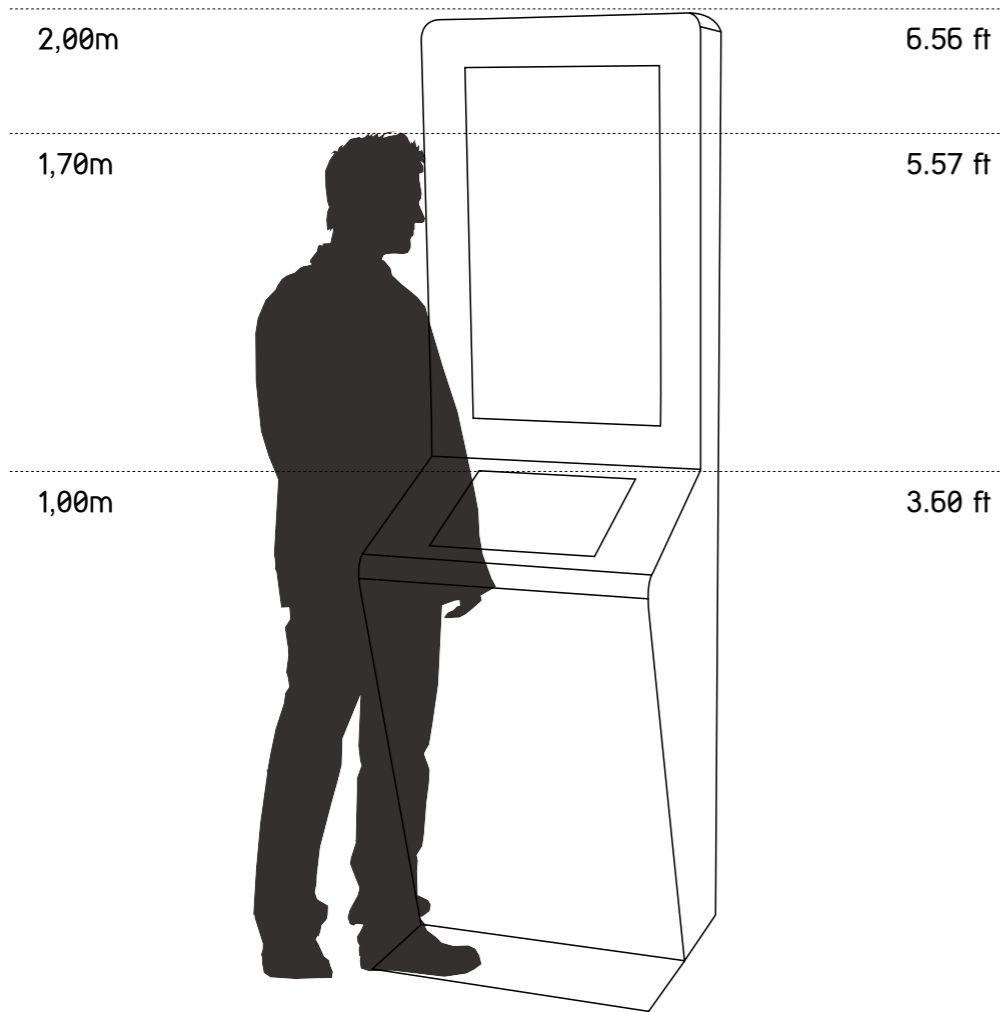

Technical Specifications Impact V Kiosk

Dimensions: H2000 x W1100 x D500
Weight: aprox. 120 Kg.

PATENTED - DESIGN MODEL N°. 2033

ImpactV

Distance comparison and main features

Type

- Indoor / Outdoor

Materials

- Painted Steel
- Stainless Steel

Options

- Large Displays 17" to 103"
- YdSignage Software
- Double Face Displays (Touchscreen or TFT)
- Glass Protection

ImpactV
Distance comparison and main features

ImpactV

Kiosk measures

ImpactV

Technical data

Dimensions:

- Top display 42" (resolution: 1920x 1080 Pixels)
- Low display 19" (resolution: 1024x 768 Pixels)
- H2000 W1100 D500 mm

Weight:

120 kg

Configuration: