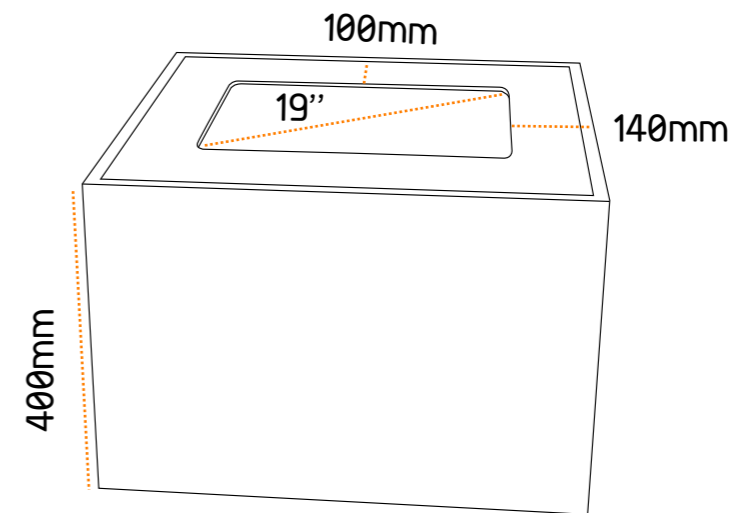

Technical Specifications Square K Table Kiosk

Dimensions: H400 x W600 x D600
Weight: aprox. 10 Kg.

The interactive table for the future
Square K

Square K

Distance comparison and main features

Type

Indoor

Materials

Square K

Technical data

Dimensions:

- 19" Display (resolution: 1920x 1080 Pixel)
- H400 W600 D600

Weight:

10 kg

Configuration:

- The interactive table for the future
- Stainless steel AISI304 or painted steel (RAL Colors)
- Steel plate of 1,5mm to 2,5mm
- 19" display
- Integrated speakers