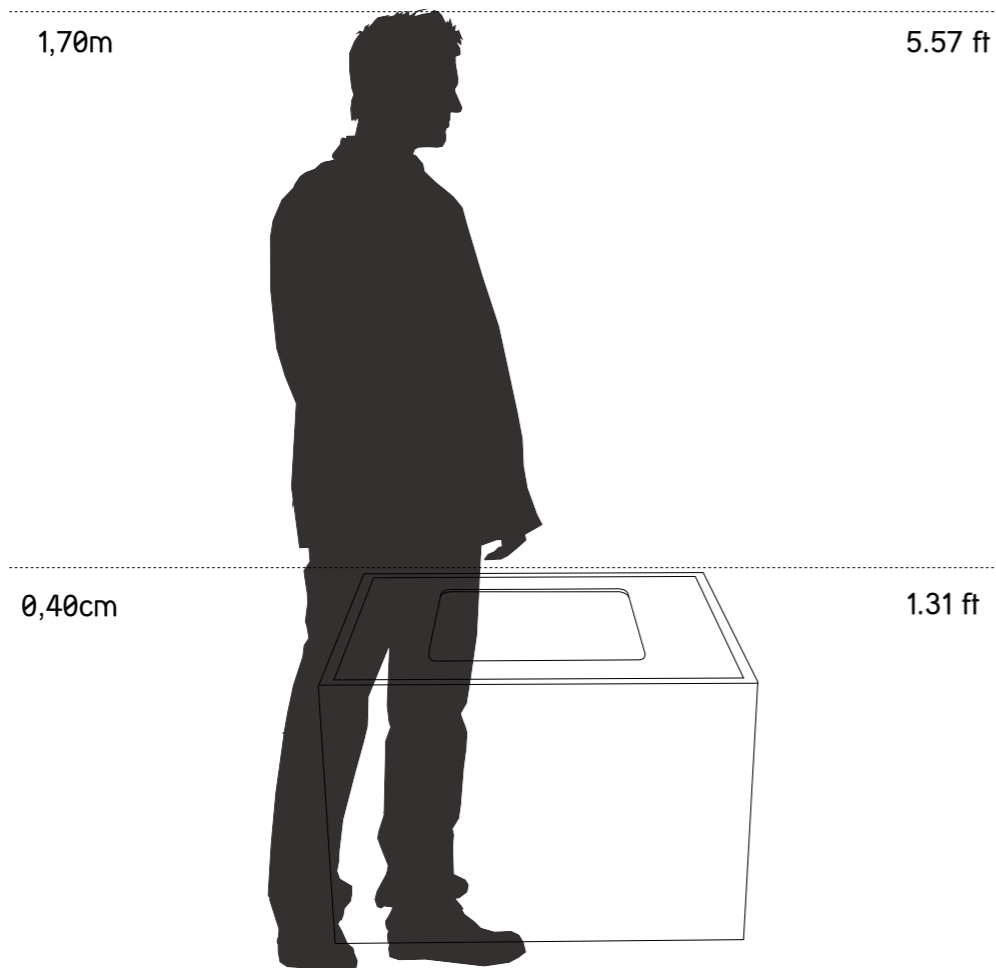

Technical Specifications Square K Table Kiosk

Dimensions: H400 x W600 x D600
Weight: aprox. 10 Kg.

The interactive table for the future
Square K

Square K

Distance comparison and main features

Type

Indoor

Materials

Square K

Technical data

Dimensions:

- 19" Display (resolution: 1920x 1080 Pixel)
- H400 W600 D600

Weight:

10 kg

Configuration:

- The interactive table for the future
- Stainless steel AISI304 or painted steel (RAL Colors)
- Steel plate of 1,5mm to 2,5mm
- 19" display
- Integrated speakers