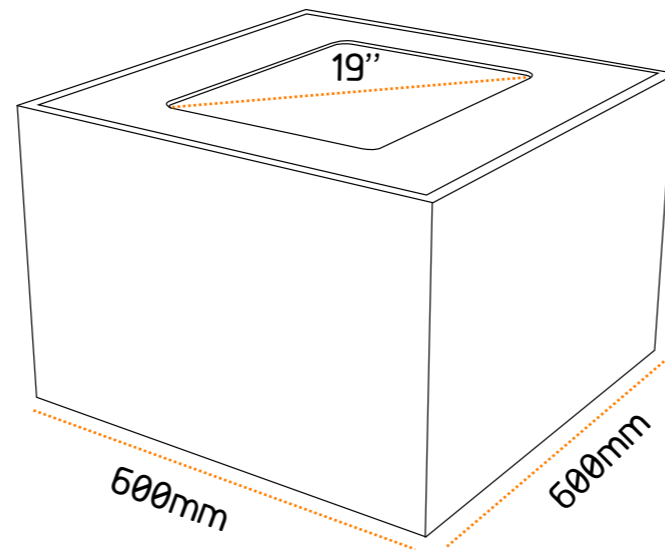

Technical Specifications Square K Table Kiosk

Dimensions: H400 x W600 x D600
Weight: aprox. 10 Kg.

The interactive table for the future
Square K

Square K

Distance comparison and main features

Type

Indoor

Materials

Square K

Technical data

Dimensions:

- 19" Display (resolution: 1920x 1080 Pixel)
- H400 W600 D600

Weight:

10 kg

Configuration:

- The interactive table for the future
- Stainless steel AISI304 or painted steel (RAL Colors)
- Steel plate of 1,5mm to 2,5mm
- 19" display
- Integrated speakers