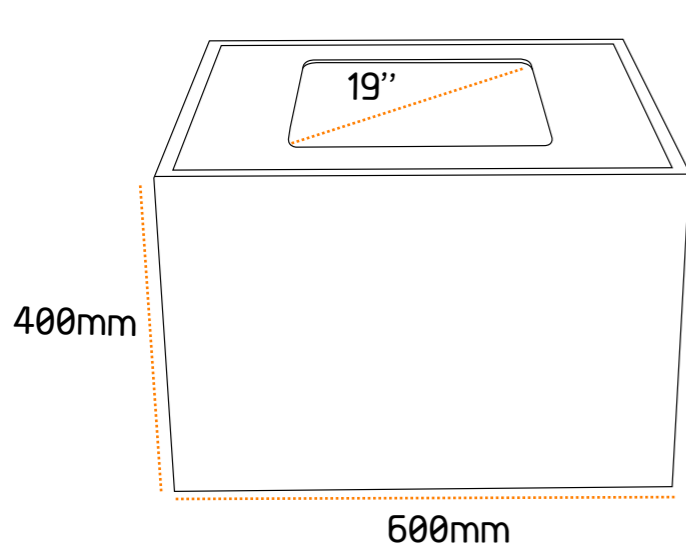

Technical Specifications Square K Table Kiosk

Dimensions: H400 x W600 x D600
Weight: aprox. 10 Kg.

The interactive table for the future
Square K

Square K

Distance comparison and main features

Type

Indoor

Materials

Square K

Technical data

Dimensions:

- 19" Display (resolution: 1920x 1080 Pixel)
- H400 W600 D600

Weight:

10 kg

Configuration:

- The interactive table for the future
- Stainless steel AISI304 or painted steel (RAL Colors)
- Steel plate of 1,5mm to 2,5mm
- 19" display
- Integrated speakers